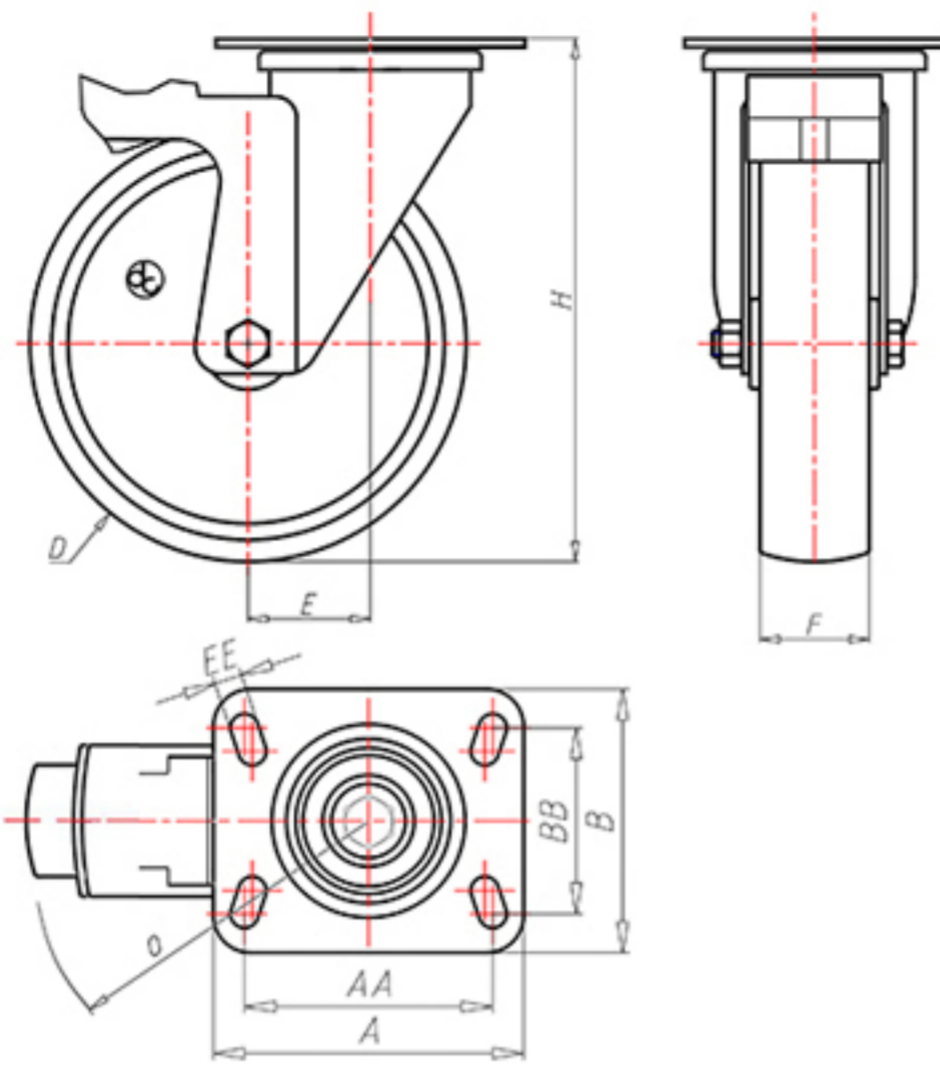

**DITHERM
MTW**

+280°C
-70°C

INOX

	D	150
	F	40
	H	184
	AxB	100x85
	AAxBB	80x60
	EE	9
	E	46
	O	124
	LC	280

Code for plain bore wheel

SGX15045PFS

Code for wheel with coated bush

-

Code for wheel with double BT self-lube bush

-

Code for wheel with double HT ball bearing

-