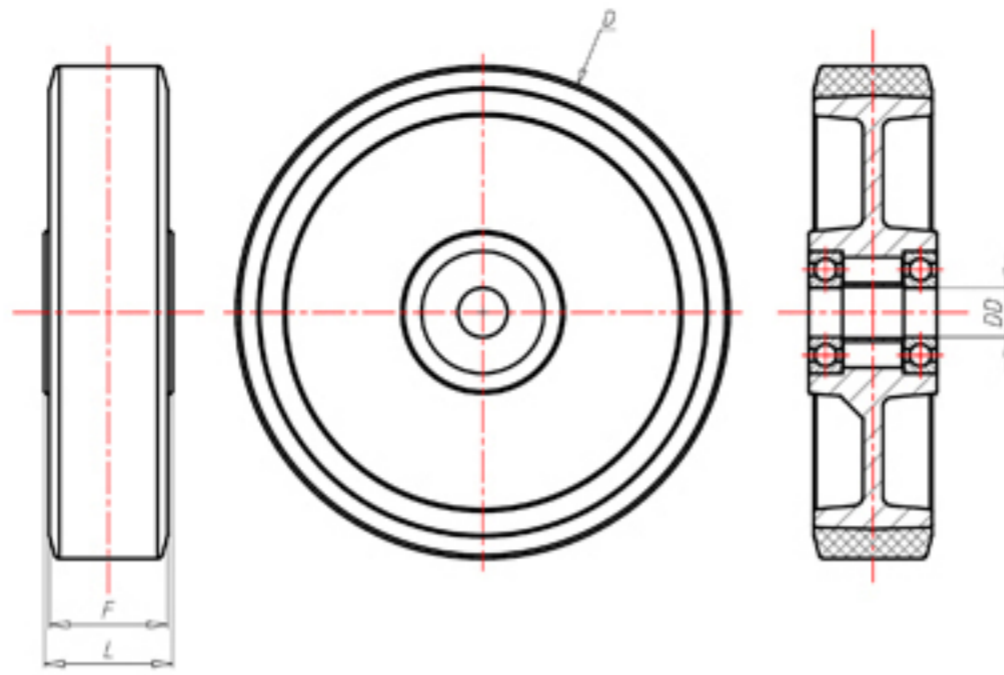

+300°C
-40°C

	D	100
	F	30
	L	40
	DD	Ø 12
	LC	120

Code for plain bore wheel

RXT100

Code for wheel with coated bush

-

Code for wheel with double BT self-lube bush

-

Code for wheel with double HT ball bearing

RXT100C