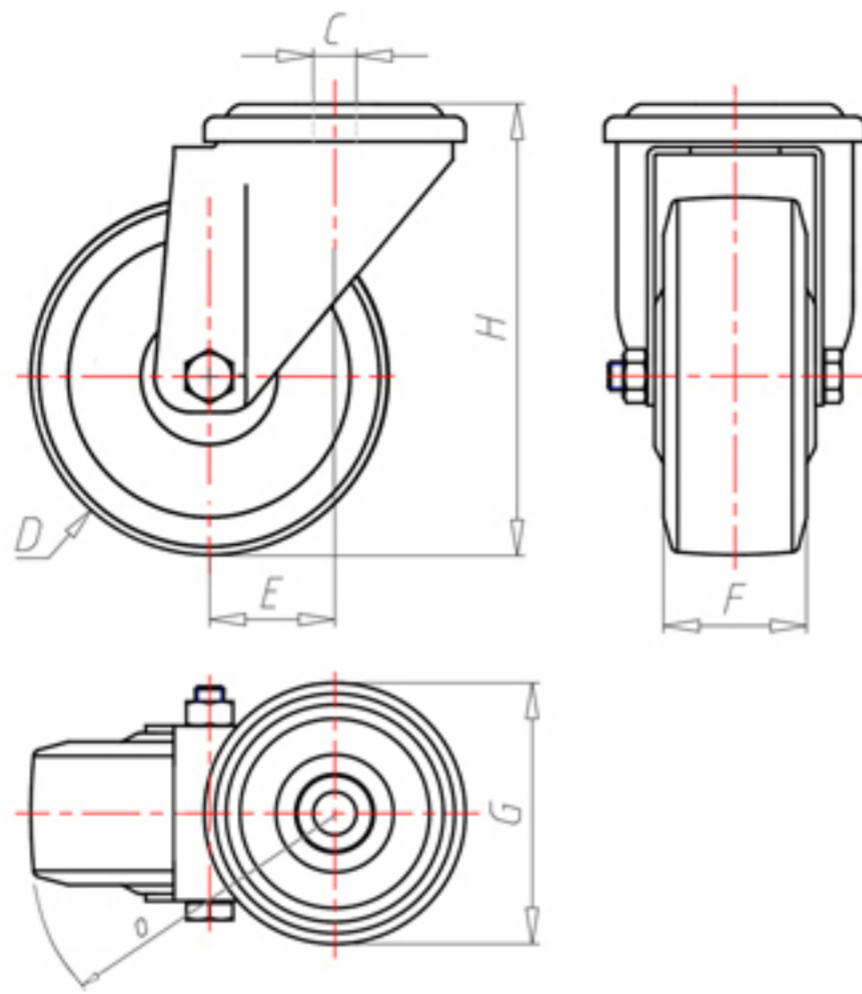

70 Shore D
+90°C
-40°C

	D	100
	F	33
	H	128
	G	Ø 77
	C	Ø 12
	E	42
	O	92
	LC	220

Code for plain bore wheel

NYPZ10045

Code for wheel with roller bearing

NYPZ10045R

Code for wheel with Inox roller bearing

-