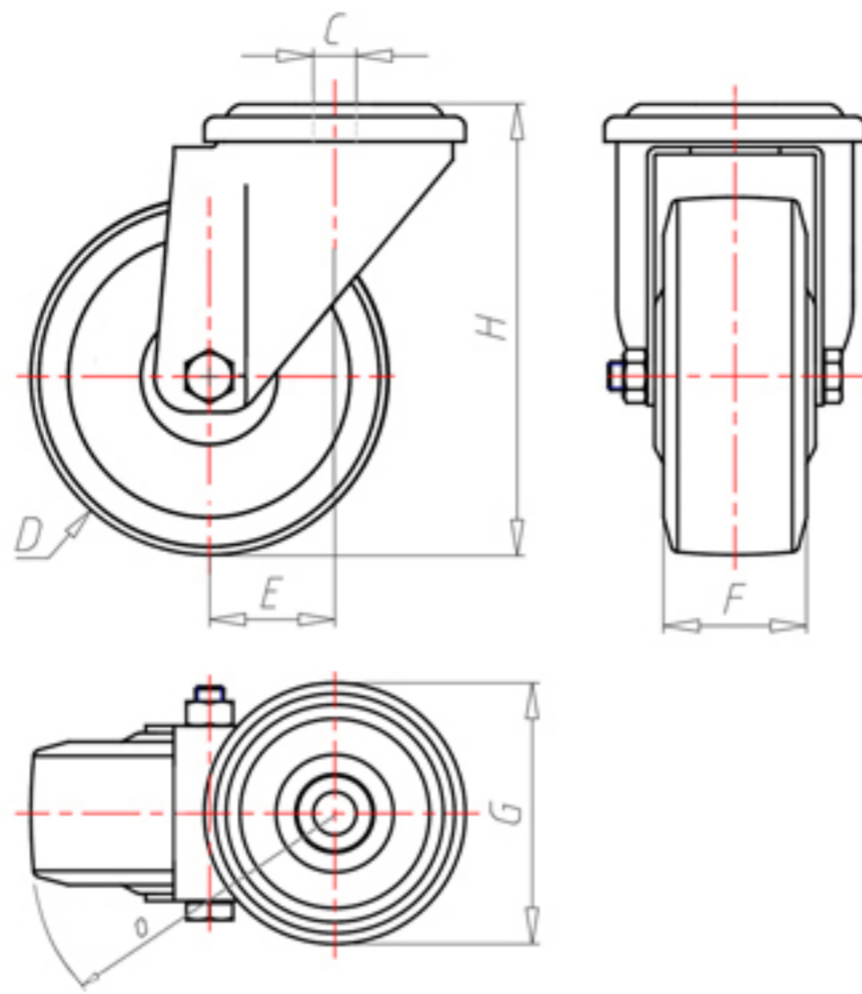

70 Shore D
+90°C
-40°C

	D	150	
	F	40	
	H	181	
	G	Ø 102	
	C	Ø 16	
	E	52	
	O	124	
	Kg weight	LC	350

Code for plain bore wheel

NYPX15060

Code for wheel with roller bearing

-

Code for wheel with Inox roller bearing