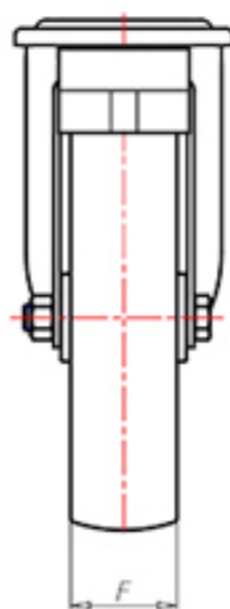

POLY-D

70 Shore D  
+90°C  
-40°C

INOX

	D	125
	F	35
	H	155
	G	Ø 77
	C	Ø 12
	E	44
	O	124
	LC	230

Code for plain bore wheel

**NYPX12545FA**

Code for wheel with roller bearing

-

Code for wheel with Inox roller bearing

**NYPX12545RXFA**