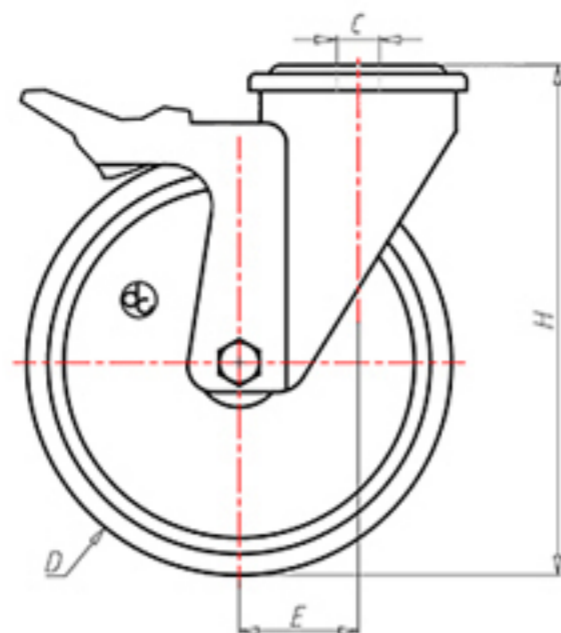

POLY-D

70 Shore D  
+90°C  
-40°C

INOX

	D	125
	F	35
	H	155
	G	Ø 77
	C	Ø 12
	E	44
	O	124
	LC	230

Code for plain bore wheel

**NYPX12545FA**

Code for wheel with roller bearing

-

Code for wheel with Inox roller bearing

**NYPX12545RXFA**