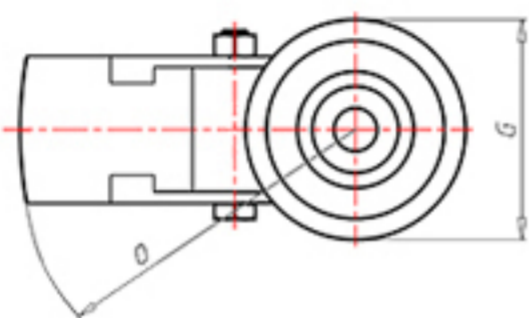

POLY-D

70 Shore D  
+90°C  
-40°C

INOX

	D	125
	F	35
	H	155
	G	Ø 77
	C	Ø 12
	E	44
	O	124
	LC	230

Code for plain bore wheel

**NYPX12545FA**

Code for wheel with roller bearing

-

Code for wheel with Inox roller bearing

**NYPX12545RXFA**