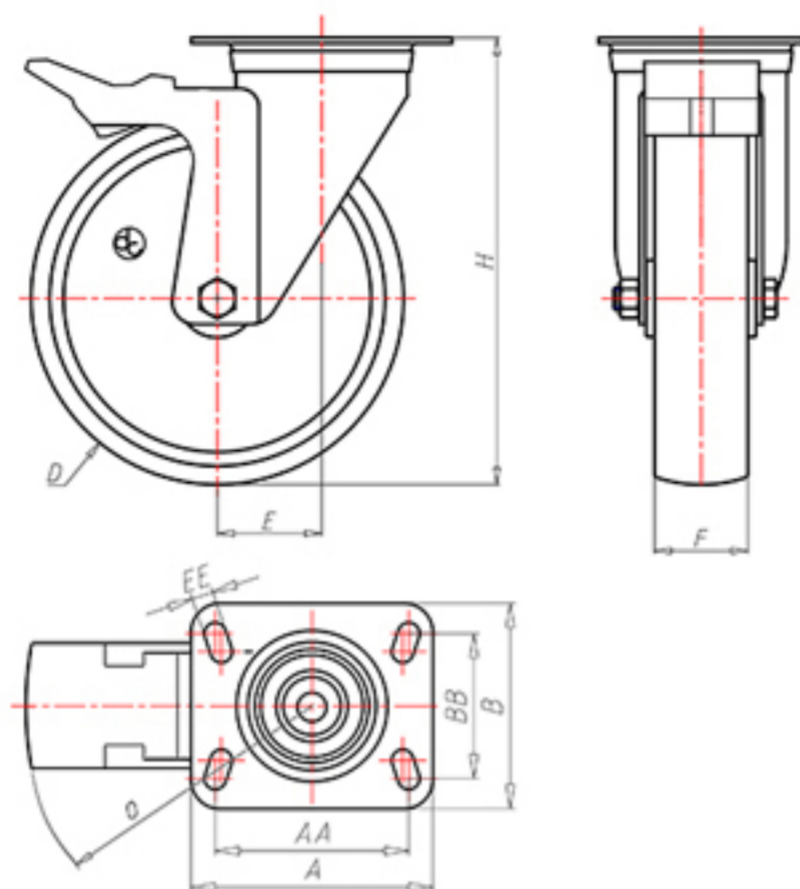

70 Shore D
+90°C
-40°C

	D	80
	F	33
	H	108
	AxB	100x85
	AAxBB	80x60
	EE	9
	E	40
	O	124
	LC	200

Code for plain bore wheel

NYGX8040FA

Code for wheel with roller bearing

-

Code for wheel with Inox roller bearing

NYGX8040RXFA