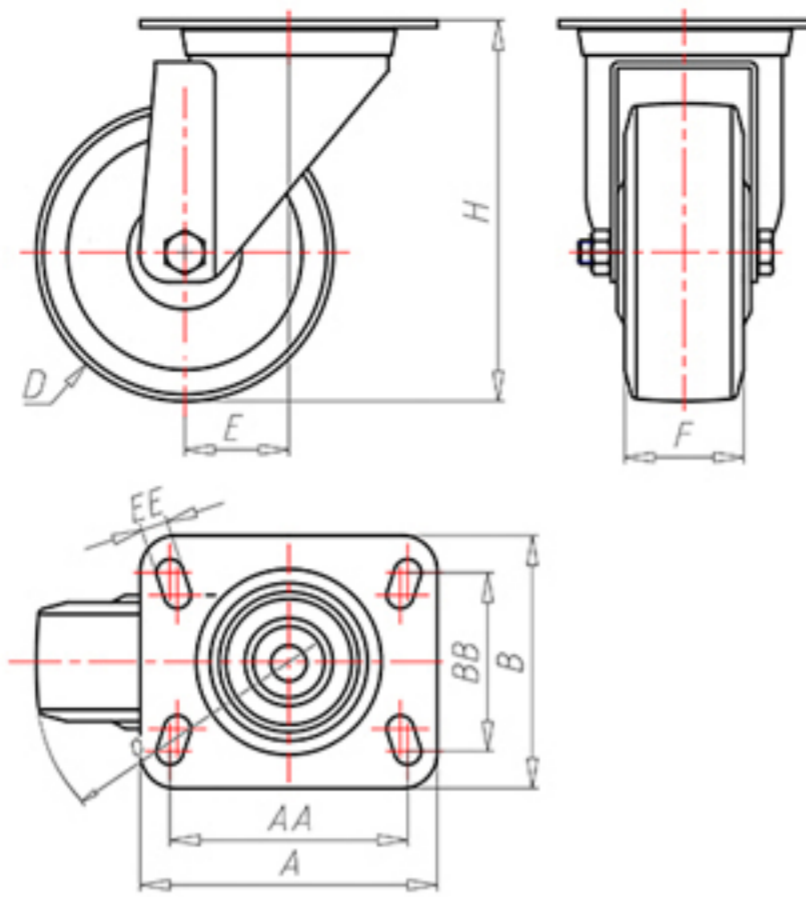

70 Shore D  
+90°C  
-40°C

	D	80
	F	33
	H	108
	AxB	100x85
	AAxBB	80x60
	EE	9
	E	40
	O	82
	LC	200

Code for plain bore wheel

**NYGX8040**

Code for wheel with roller bearing

-

Code for wheel with Inox roller bearing