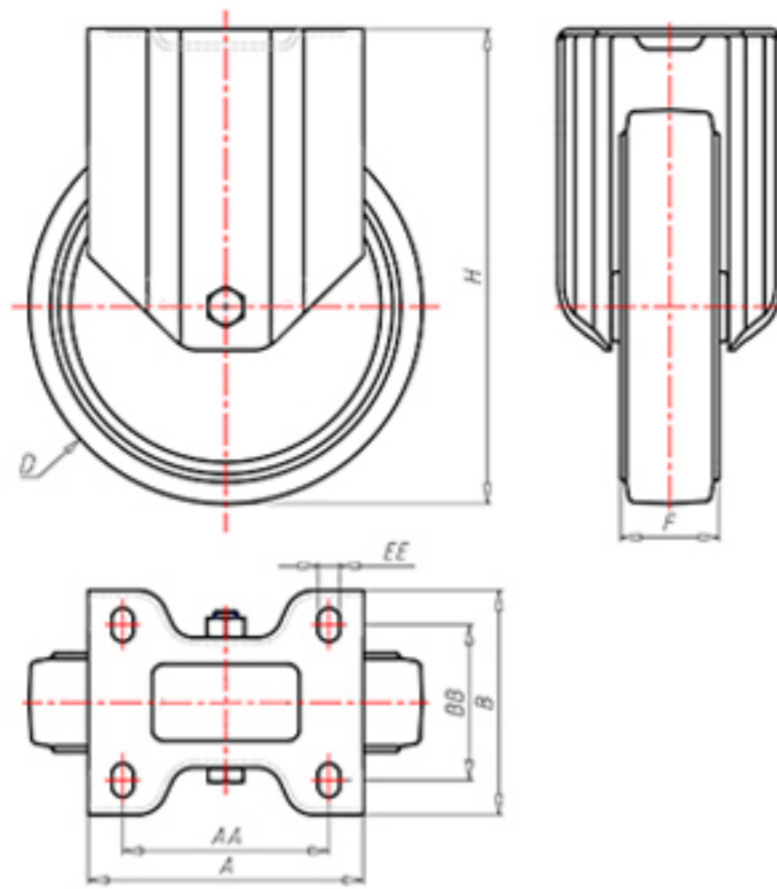

70 Shore D  
+90°C  
-40°C

	D	80
	F	33
	H	108
	AxB	100x85
	AAxBB	80x60
	EE	9
	LC	210

Code for plain bore wheel

**NYFX8040**

Code for wheel with roller bearing

-

Code for wheel with Inox roller bearing

**NYFX8040RX**