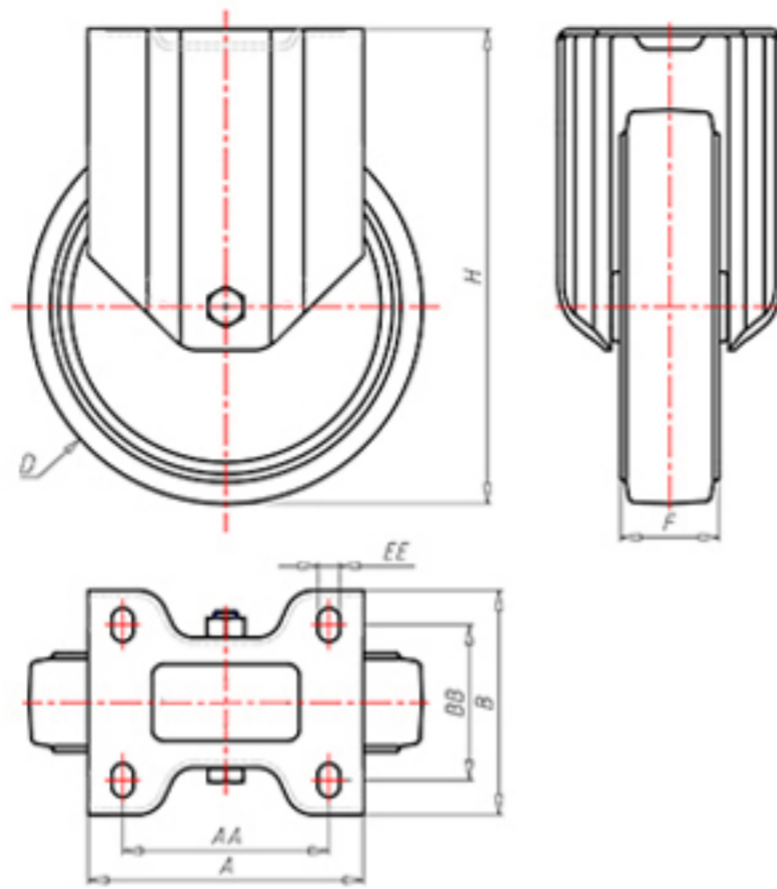

POLY-D

70 Shore D
+90°C
-40°C

INOX

	D	150
	F	40
	H	181
	AxB	135x110
	AAxBB	105x80
	EE	11
	LC	380

Code for plain bore wheel

NYFX15060

Code for wheel with roller bearing

-

Code for wheel with Inox roller bearing

NYFX15060RX