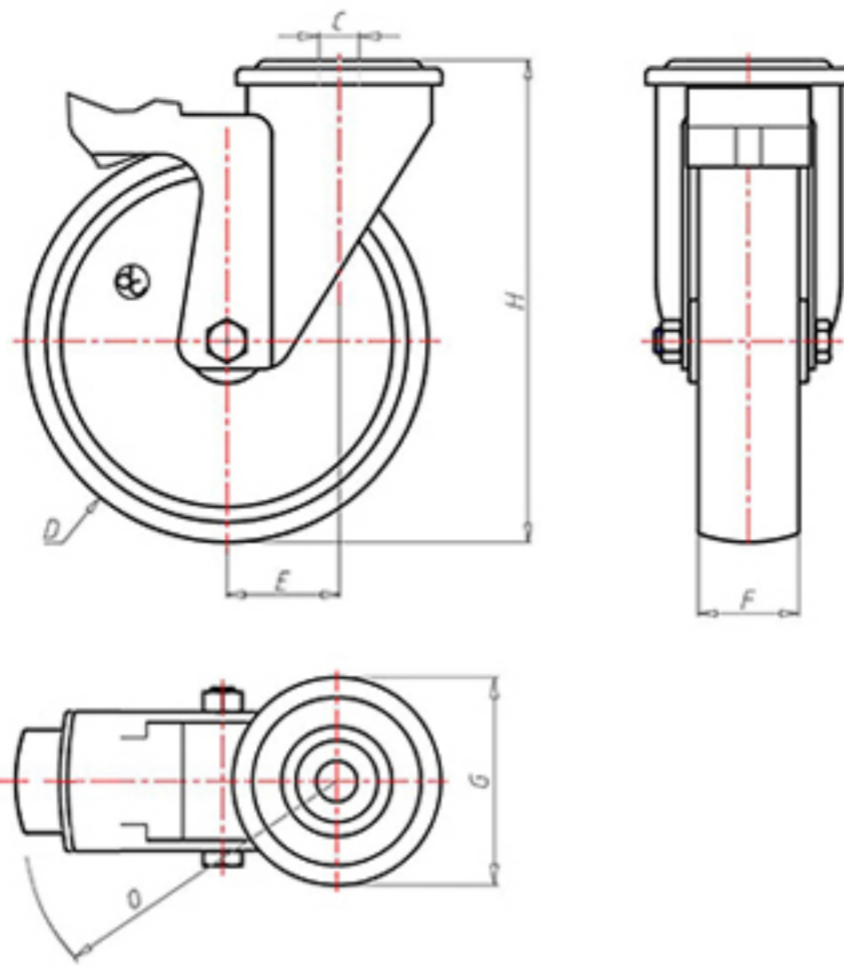

**DITHERM  
MTW**

+300°C  
-40°C

**INOX**

	D	125
	F	40
	H	155
	G	Ø 77
	C	Ø 12
	E	44
	O	124
	LC	230

Code for plain bore wheel

**MPX12545FS**

Code for wheel with coated bush

**MPX12545BRFS**

Code for wheel with double BT self-lube bush

**MPX12545BTFS**

Code for wheel with double HT ball bearing

-

Code wheel with double sintered bronze bush

-