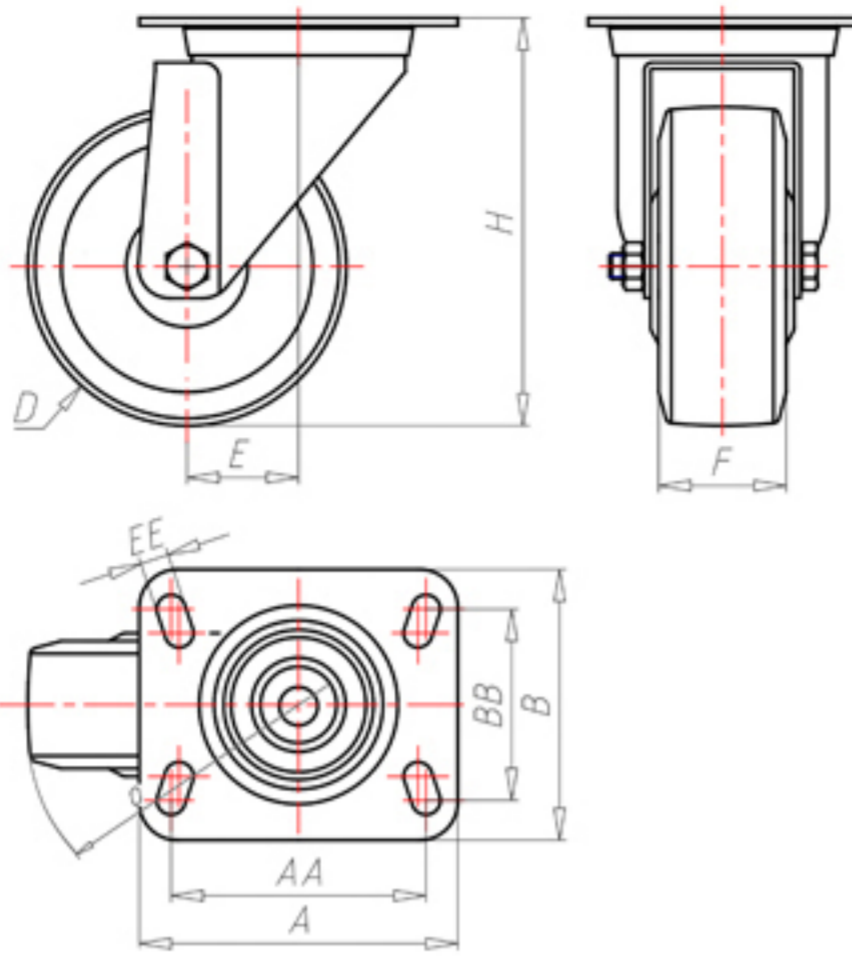

**DITHERM  
MTW**

+300°C  
-40°C

**INOX**

|  |       |         |
|--|-------|---------|
|  | D     | 150     |
|  | F     | 45      |
|  | H     | 181     |
|  | AxB   | 135x110 |
|  | AAxBB | 105x80  |
|  | EE    | 11      |
|  | E     | 52      |
|  | O     | 120     |
|  | LC    | 300     |

Code for plain bore wheel

**MGX150**

Code for wheel with coated bush

-

Code for wheel with double BT self-lube bush

-

Code for wheel with double HT ball bearing

-

Code wheel with double sintered bronze bush

**MGX150BS**