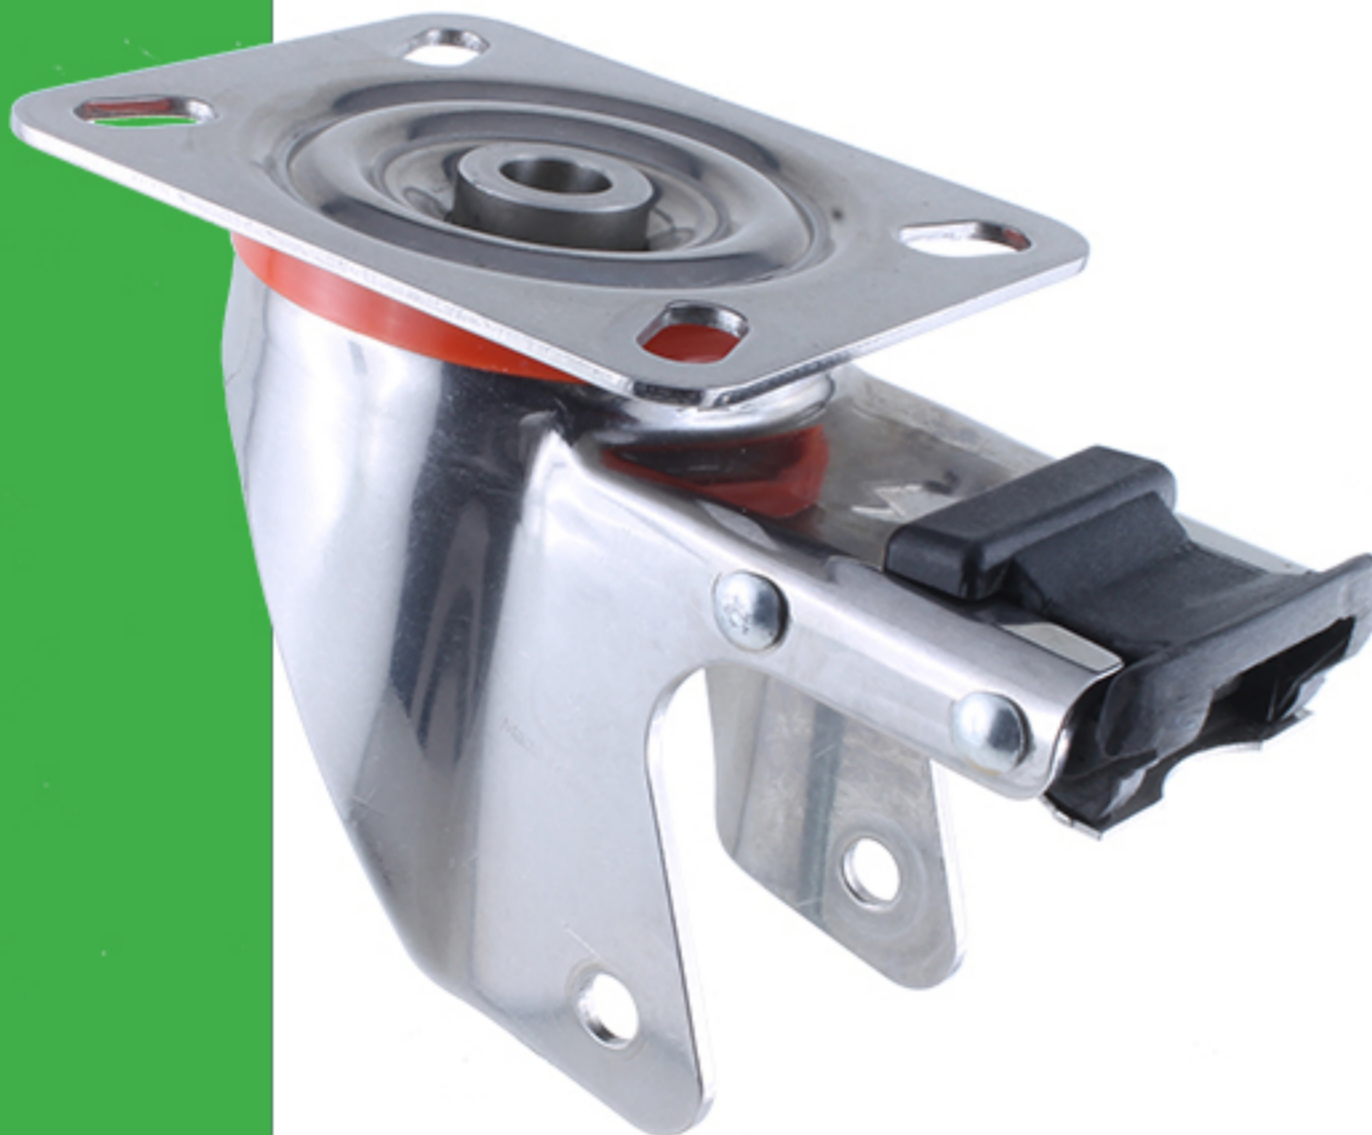

	125
	F 47
	AxB 100x85
	AAxBB 80x60
	EE 9
	E 44
	LC 230

Code for standard bracket

**GX12545FS**